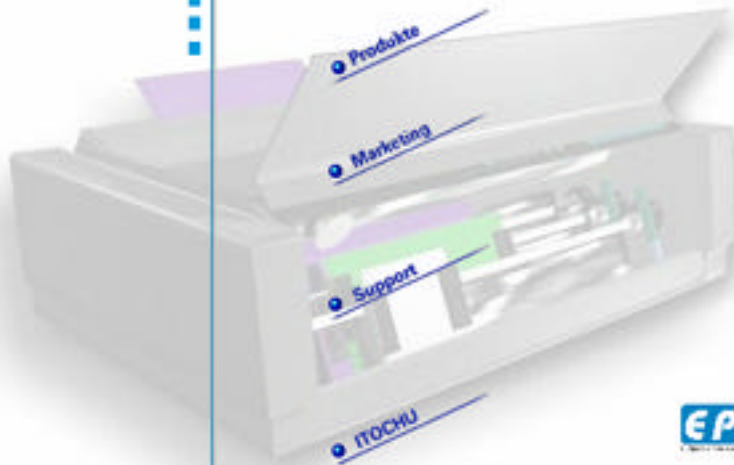

Intelligente Drucker-Lösungen - Netscape

File Edit View Go Communicator Help

Back Forward Reload Home Search Netscape Print Security Shop Stop

Bookmarks Location: file:///C:/WEBSHARE/WWW/ROOT/CITOH_neu_dt/index.htm What's Related

Instant Message WebMail Contact People Yellow Pages Download Channels

CITOH
COMPUTER PERIPHERALS

■ ■ ■ intelligente Drucker-Lösungen

anspruchsvolle Märkte
erfordern vielfältige Lösungen

ITOCHU

EPMI

AIM
DEUTSCHLAND